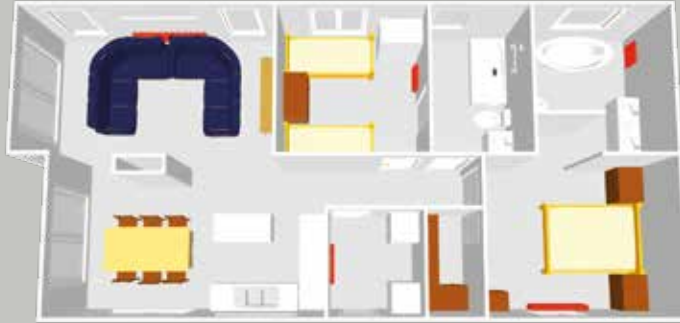

With so many customisation options available a Unique Lodge is guaranteed to appeal and meet all of your requirements.

Mirage

Lodge

44x20ft Mirage Lodge

Unique Lodges are proud to introduce our first design concept, the Mirage Lodge. A sanctuary providing tranquillity and pure luxury. This modern lodge exudes lavish styling and furnishings with an exceptional layout.